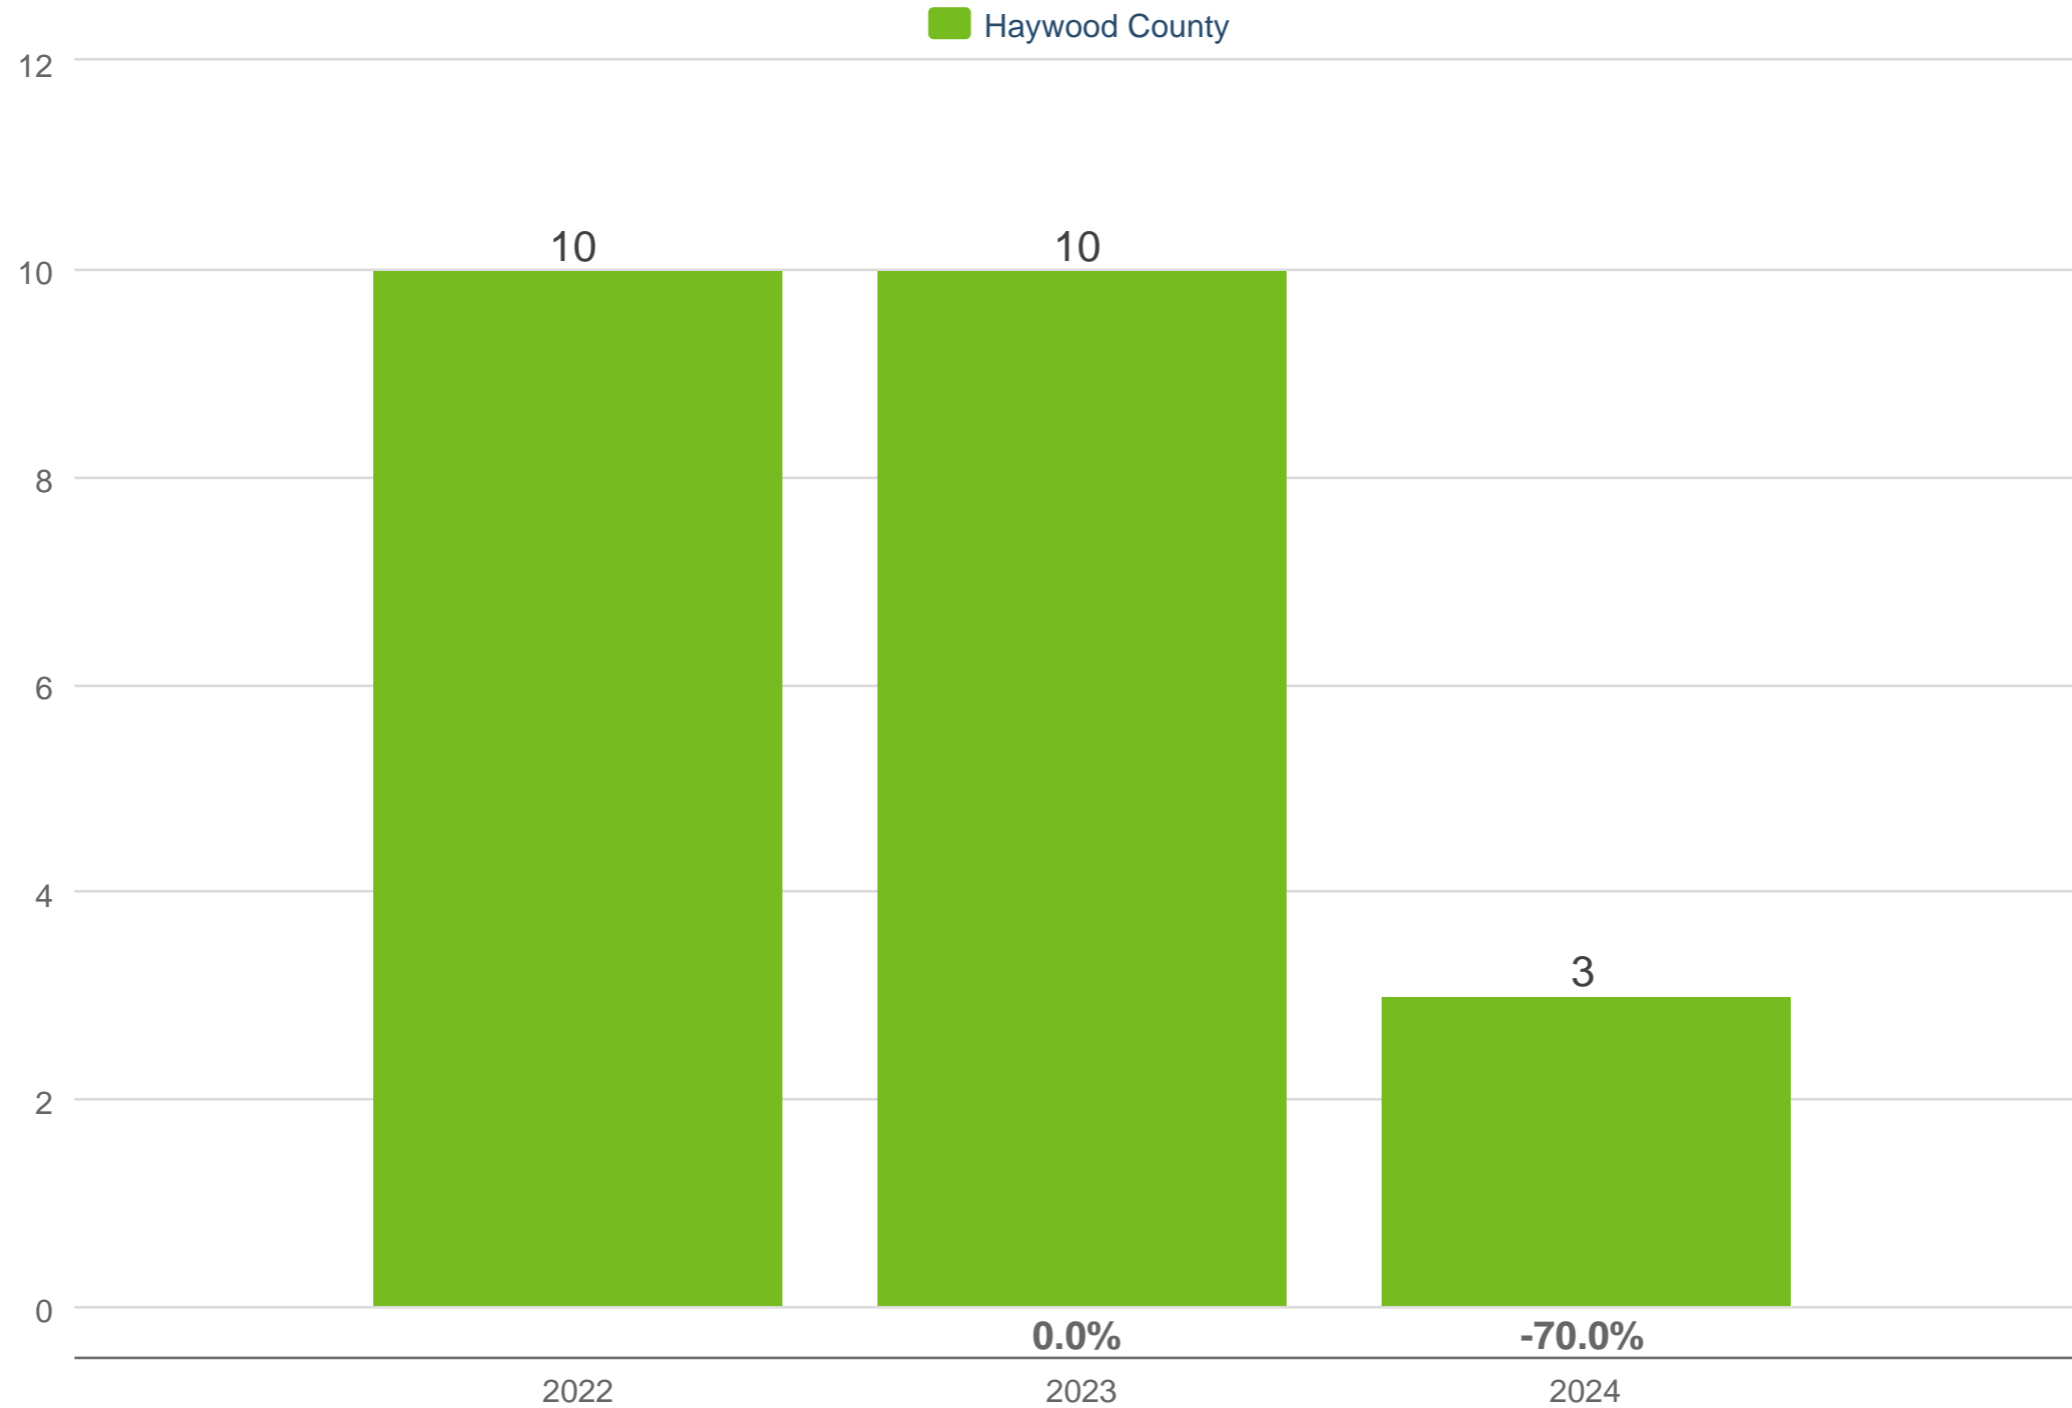

### March Closed Sales

Haywood County: Multi-Family

Each data point is 12 months of activity. Data is from April 24, 2024.