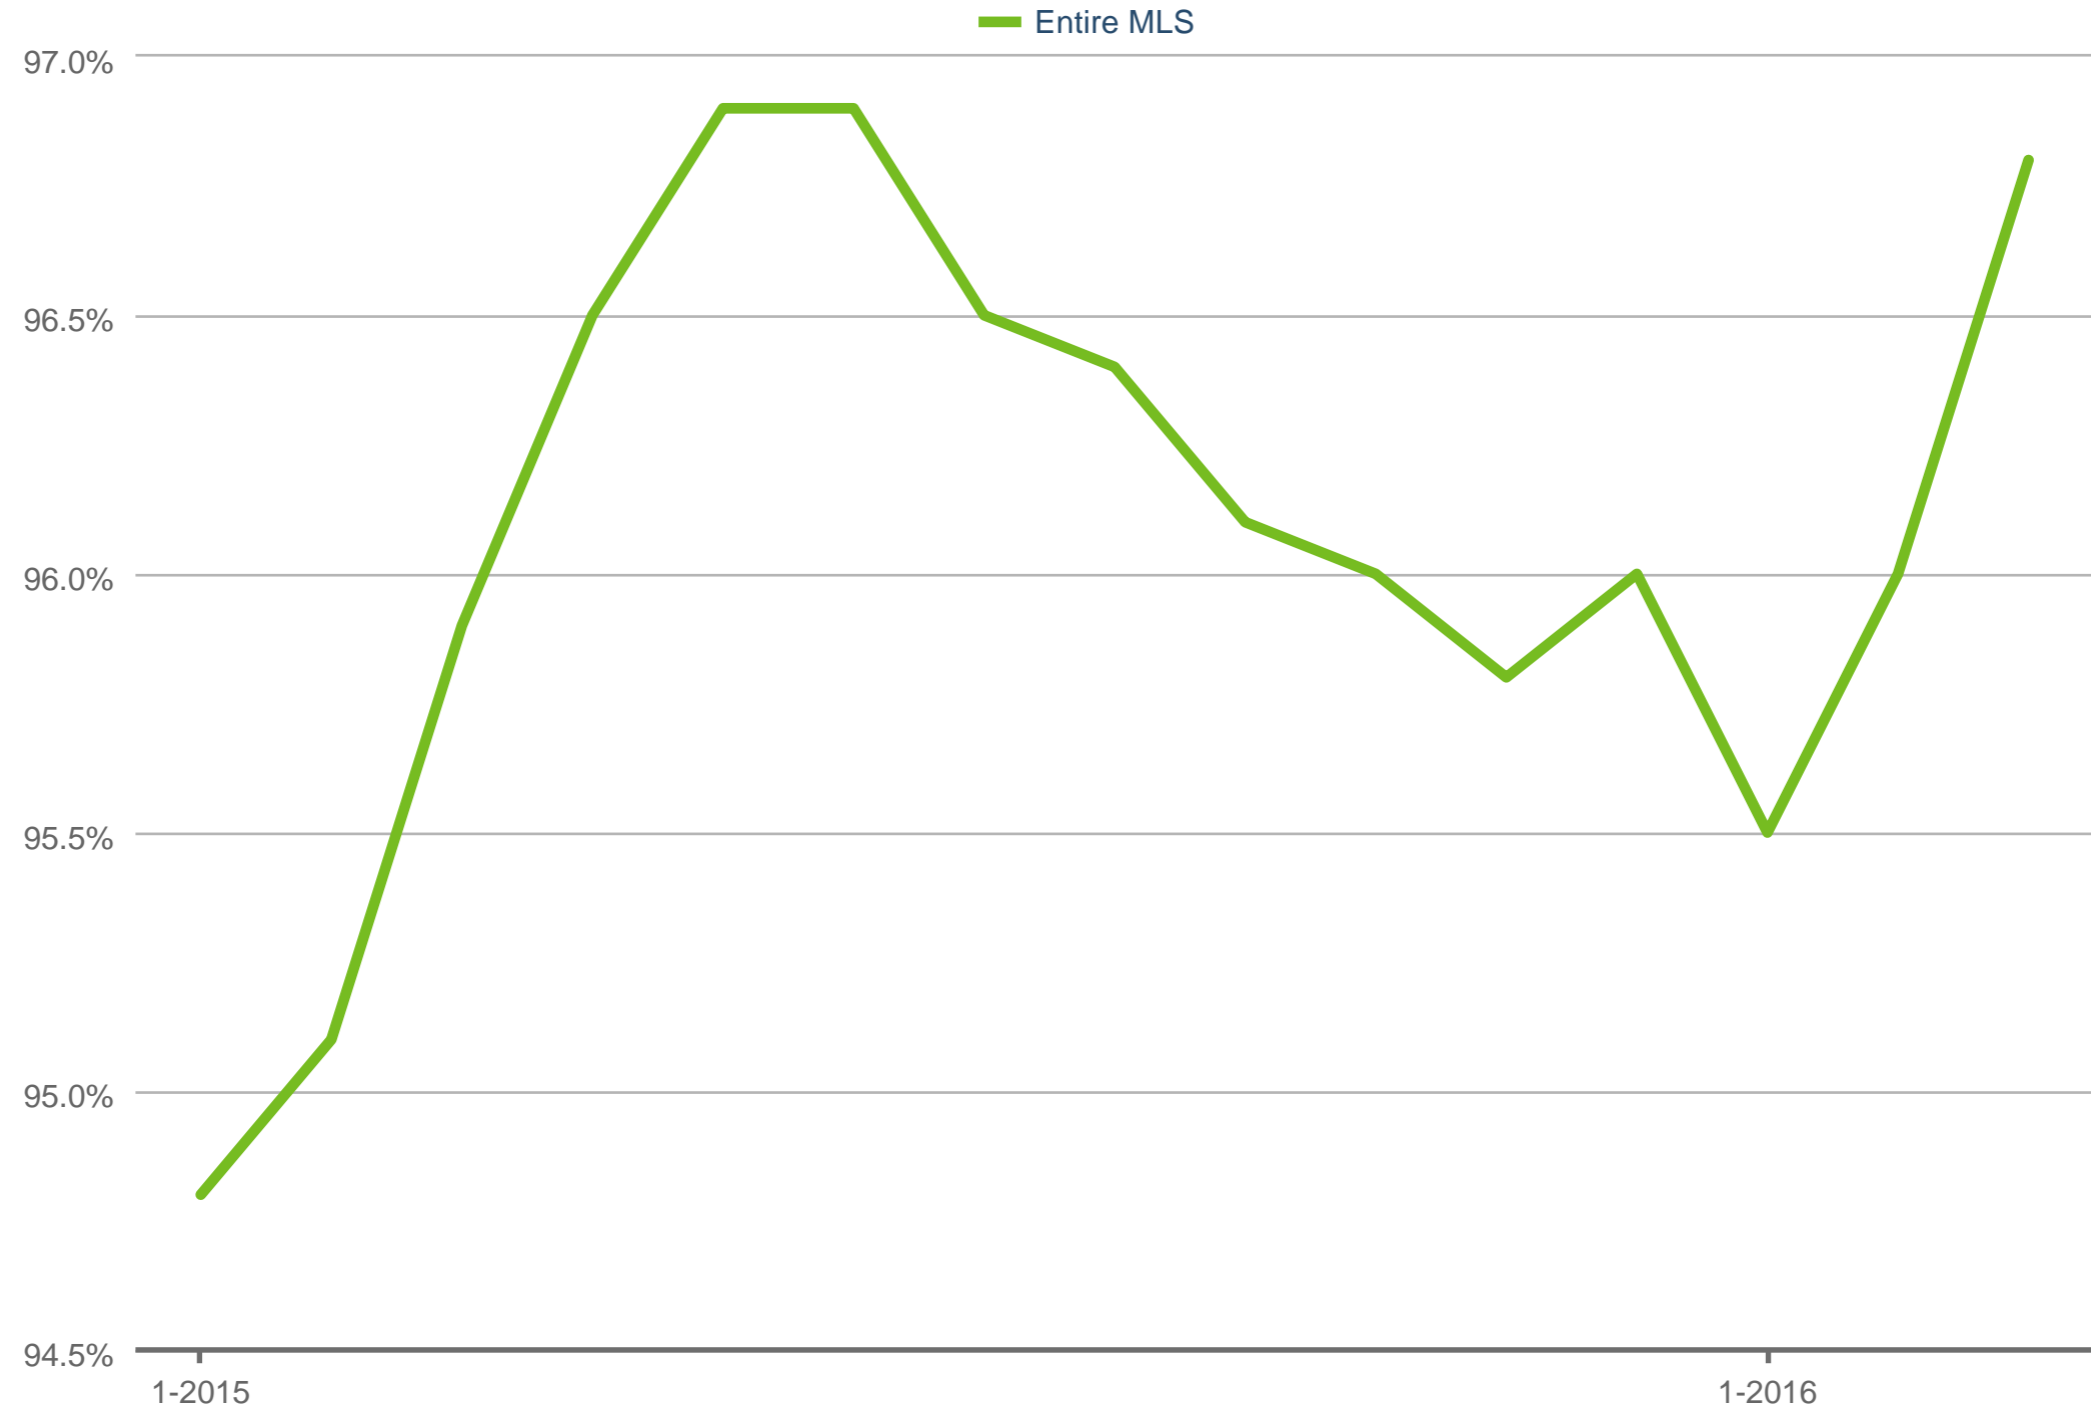

Median Percent of Original Price

Entire MLS: Traditional, Entire CarolinaMLS, Resale, Single-Family
Each data point is one month of activity. Data is from April 26, 2016.