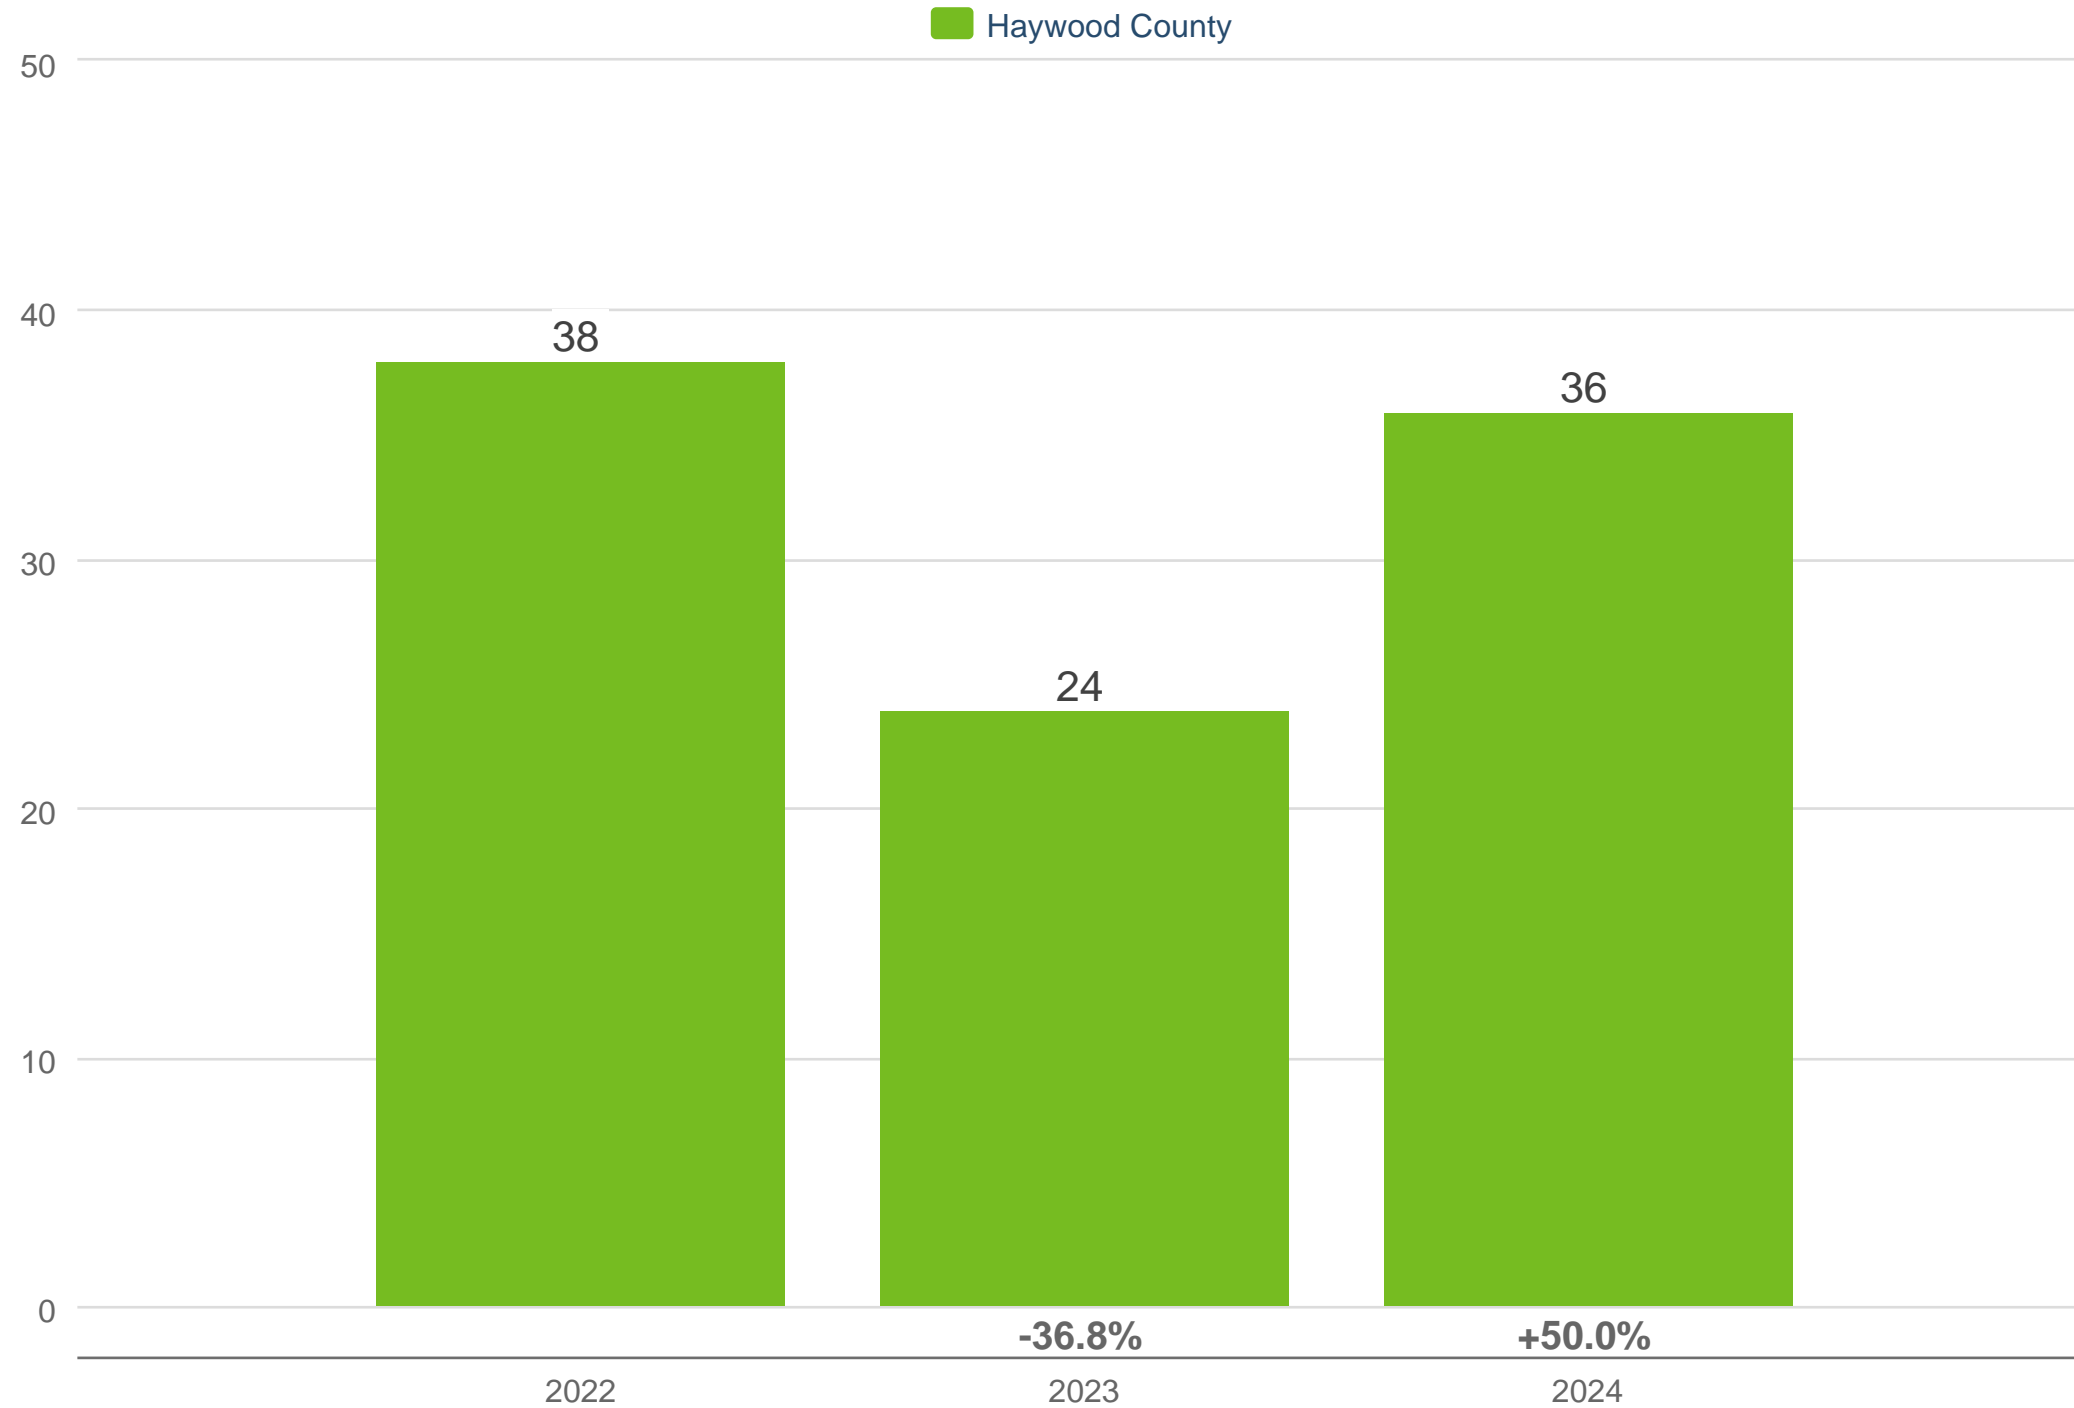

March Average Days on Market

Haywood County: Multi-Family

Each data point is 12 months of activity. Data is from April 23, 2024.