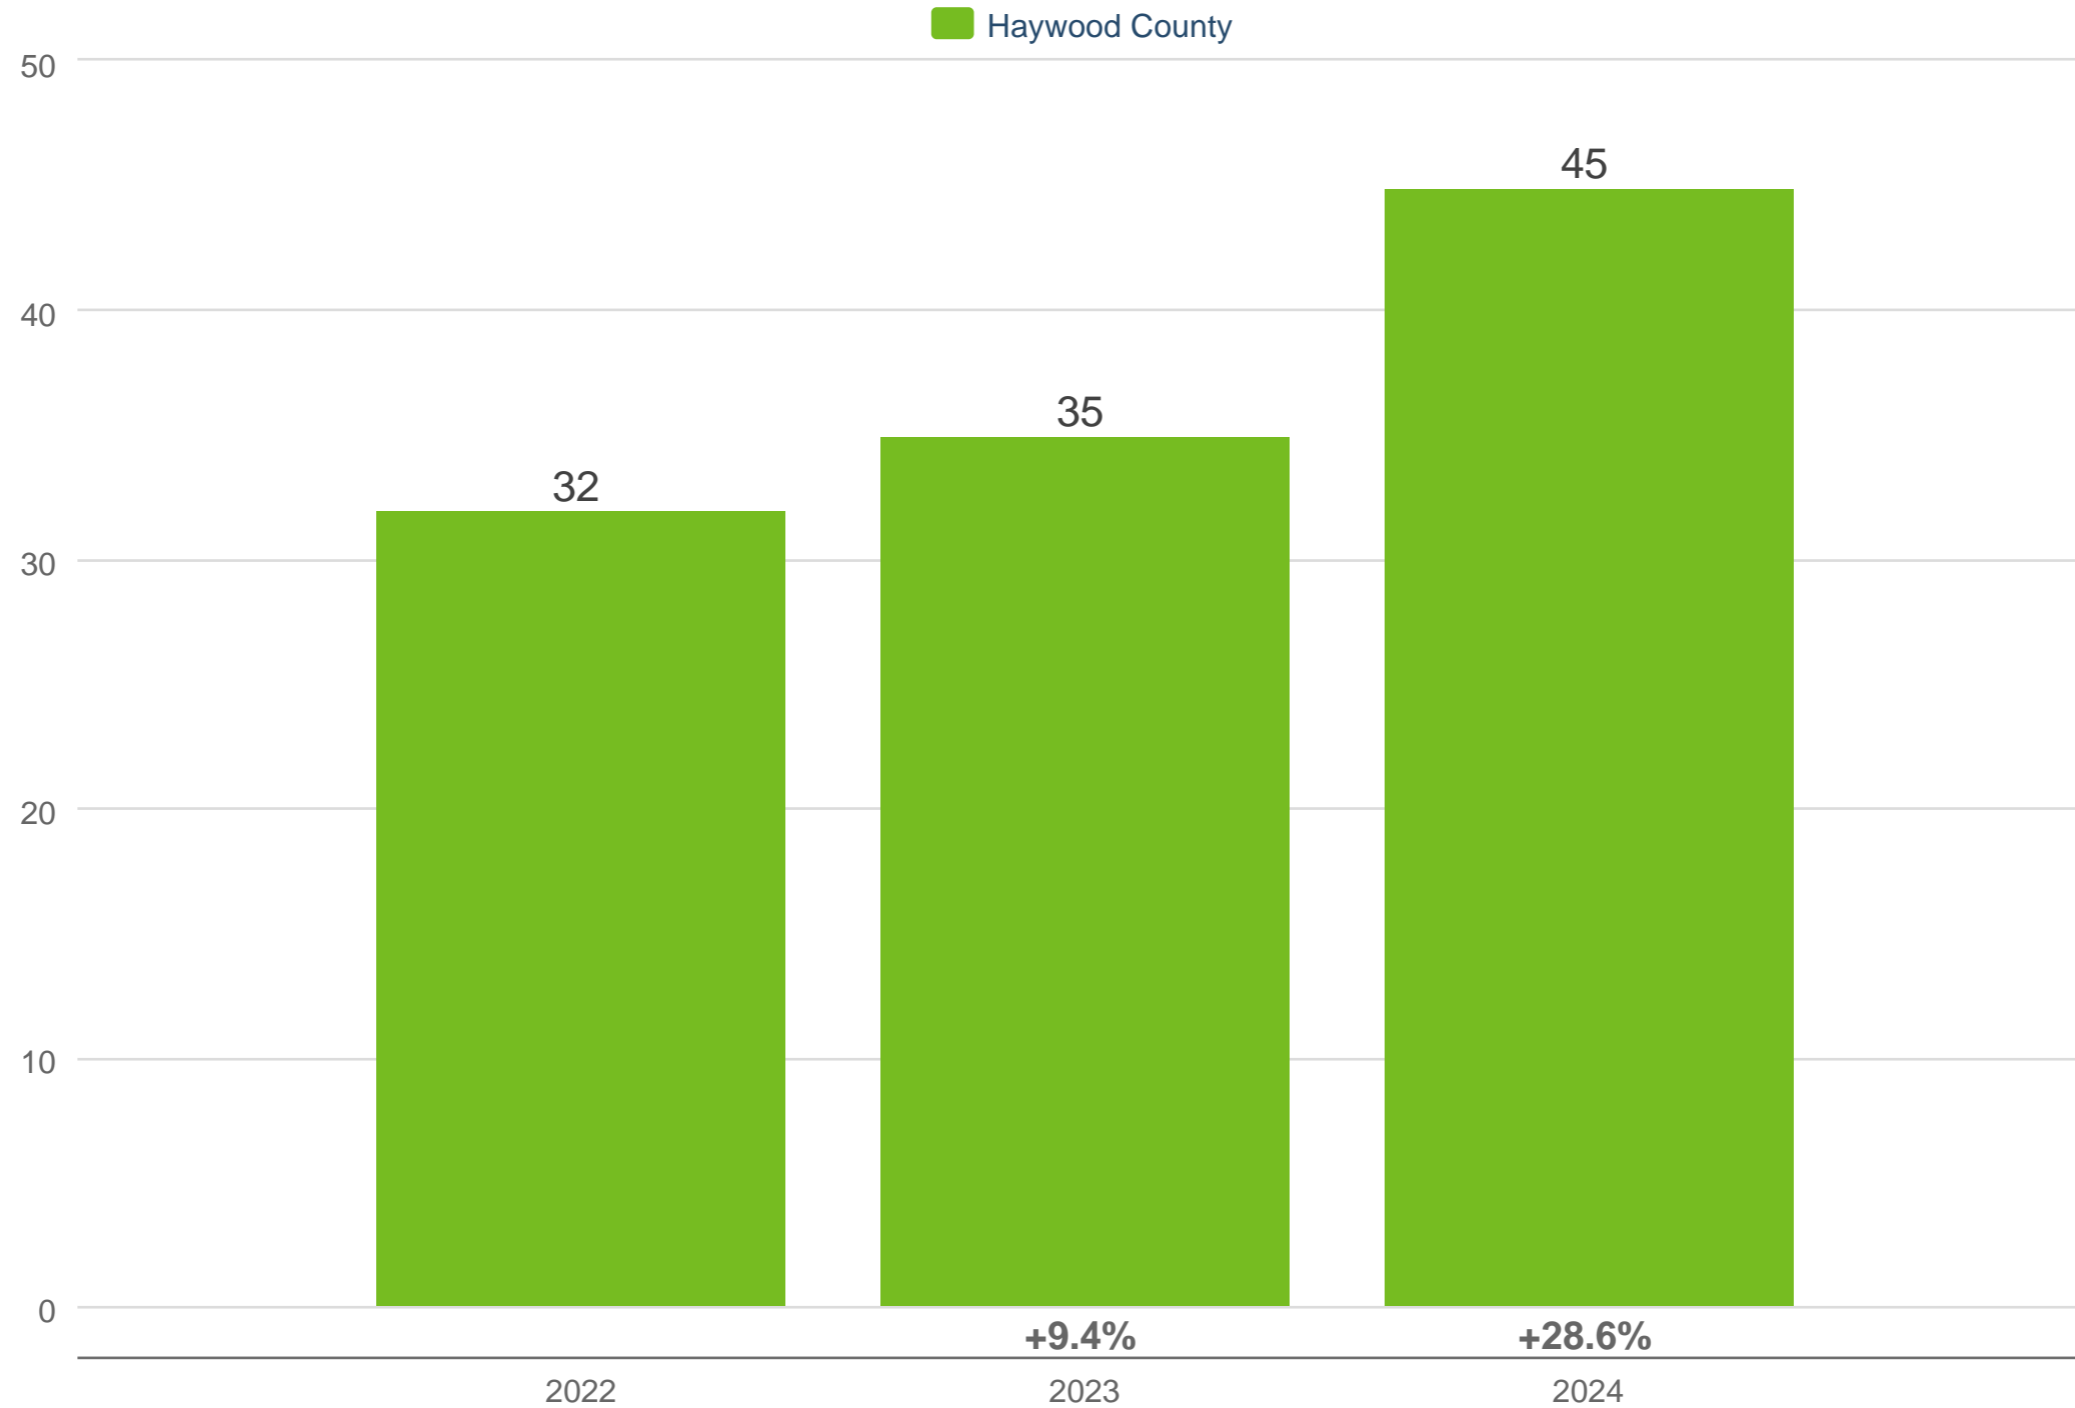

April Average Days on Market

Haywood County: Single-Family

Each data point is 12 months of activity. Data is from May 8, 2024.