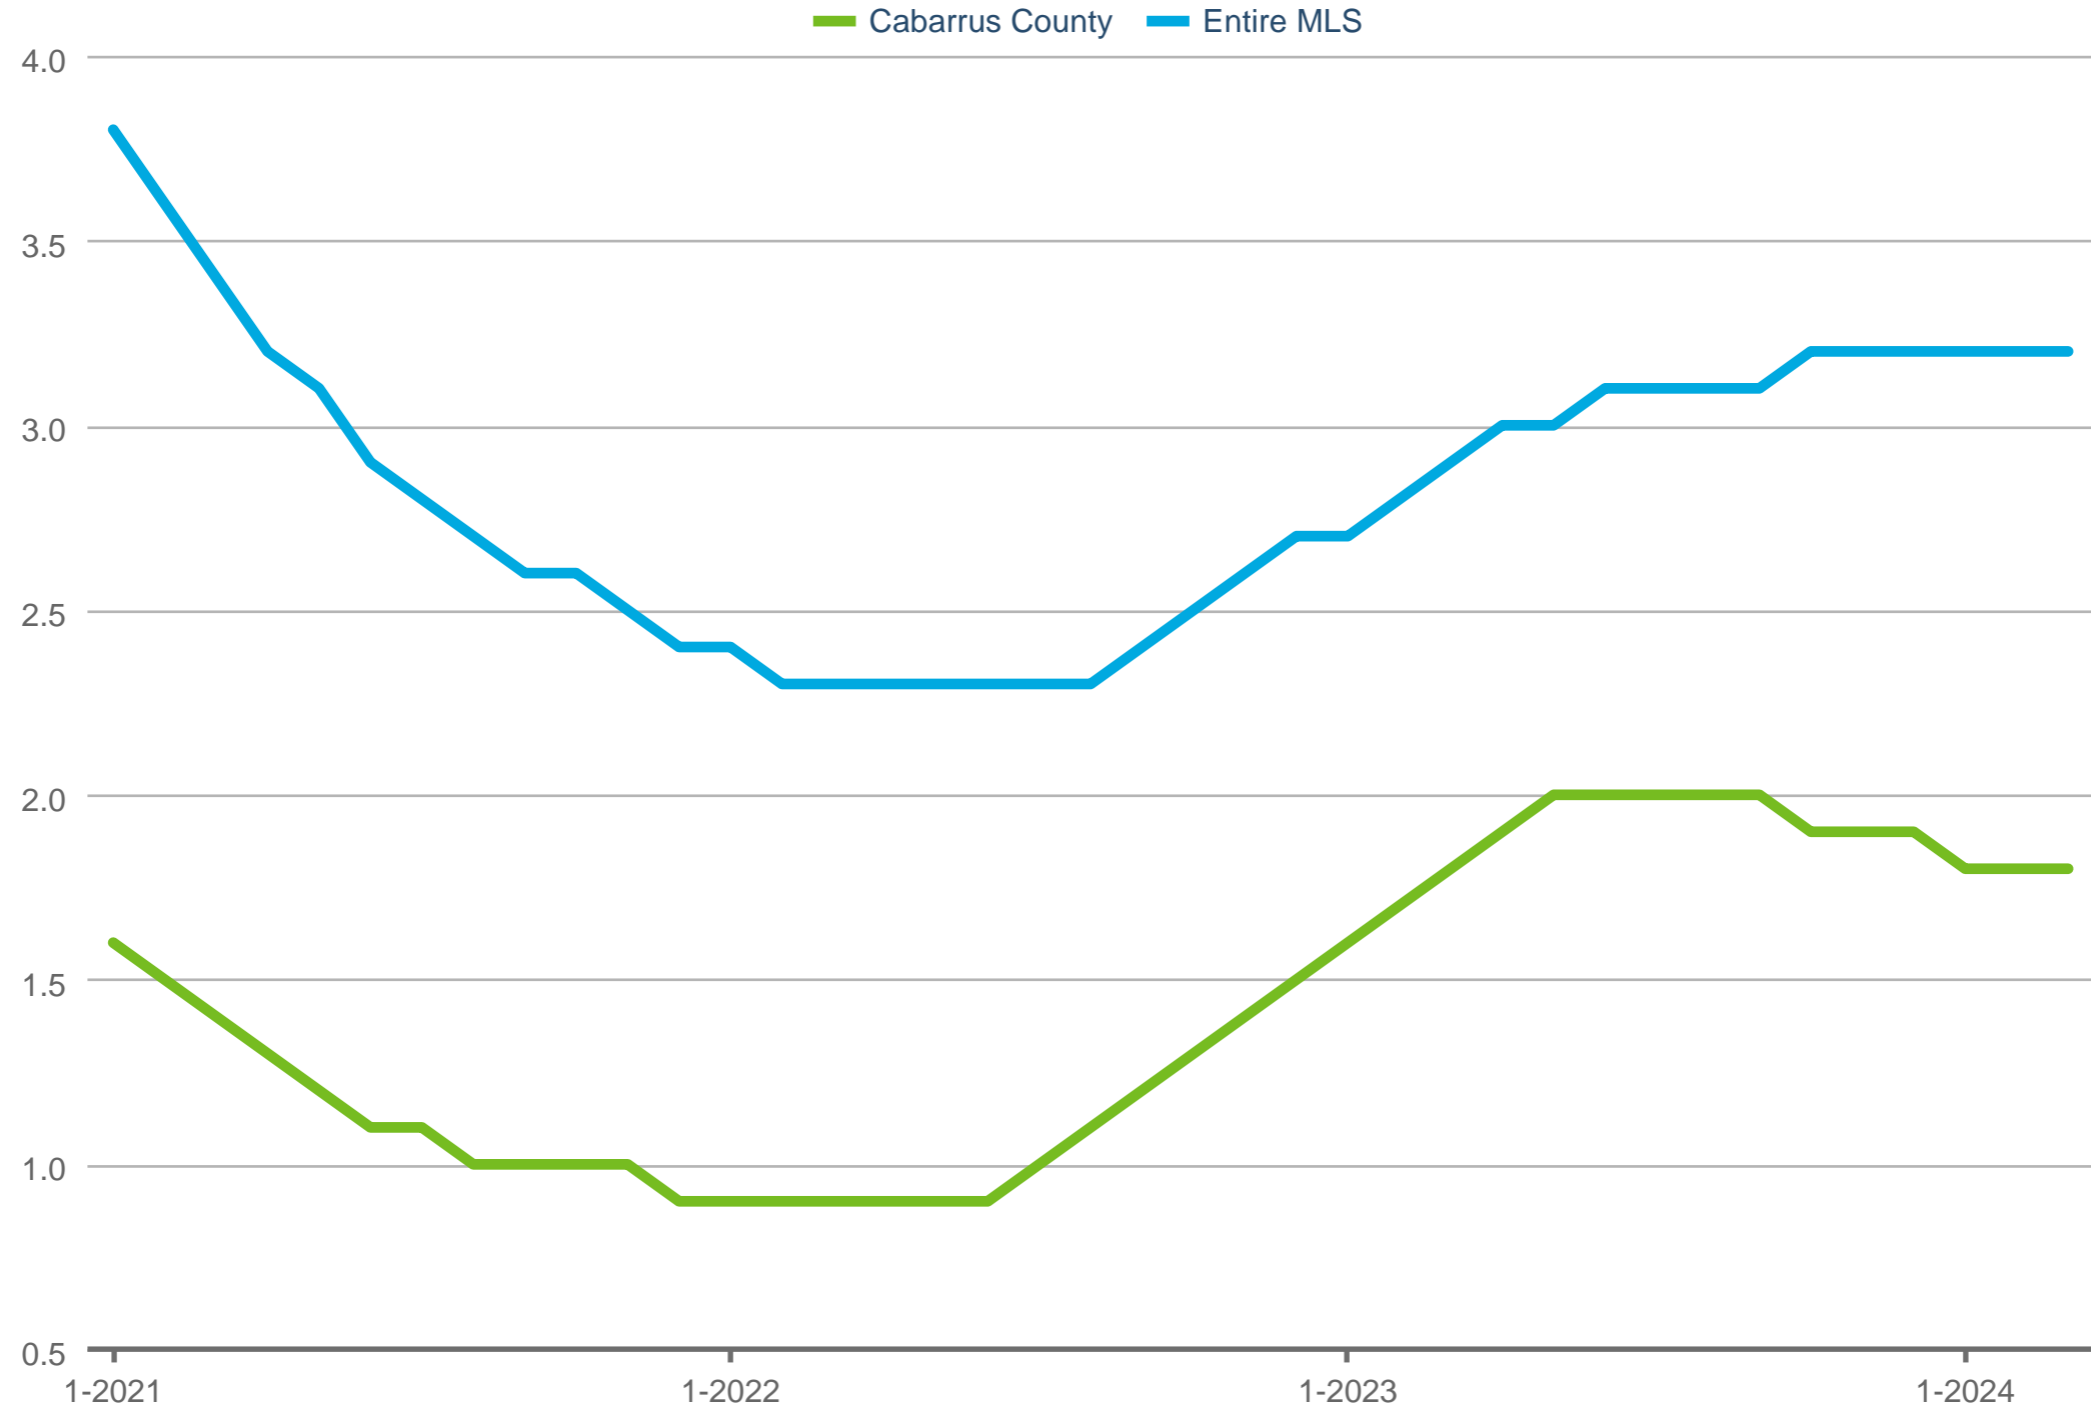

### Months Supply of Homes for Sale

Cabarrus County & Entire MLS

Each data point is 12 months of activity. Data is from April 17, 2024.

All data from CanopyMLS. Report provided by Charlotte Regional Realtor® Association. Data deemed reliable, but not guaranteed. SAM © 2024 ShowingTime.