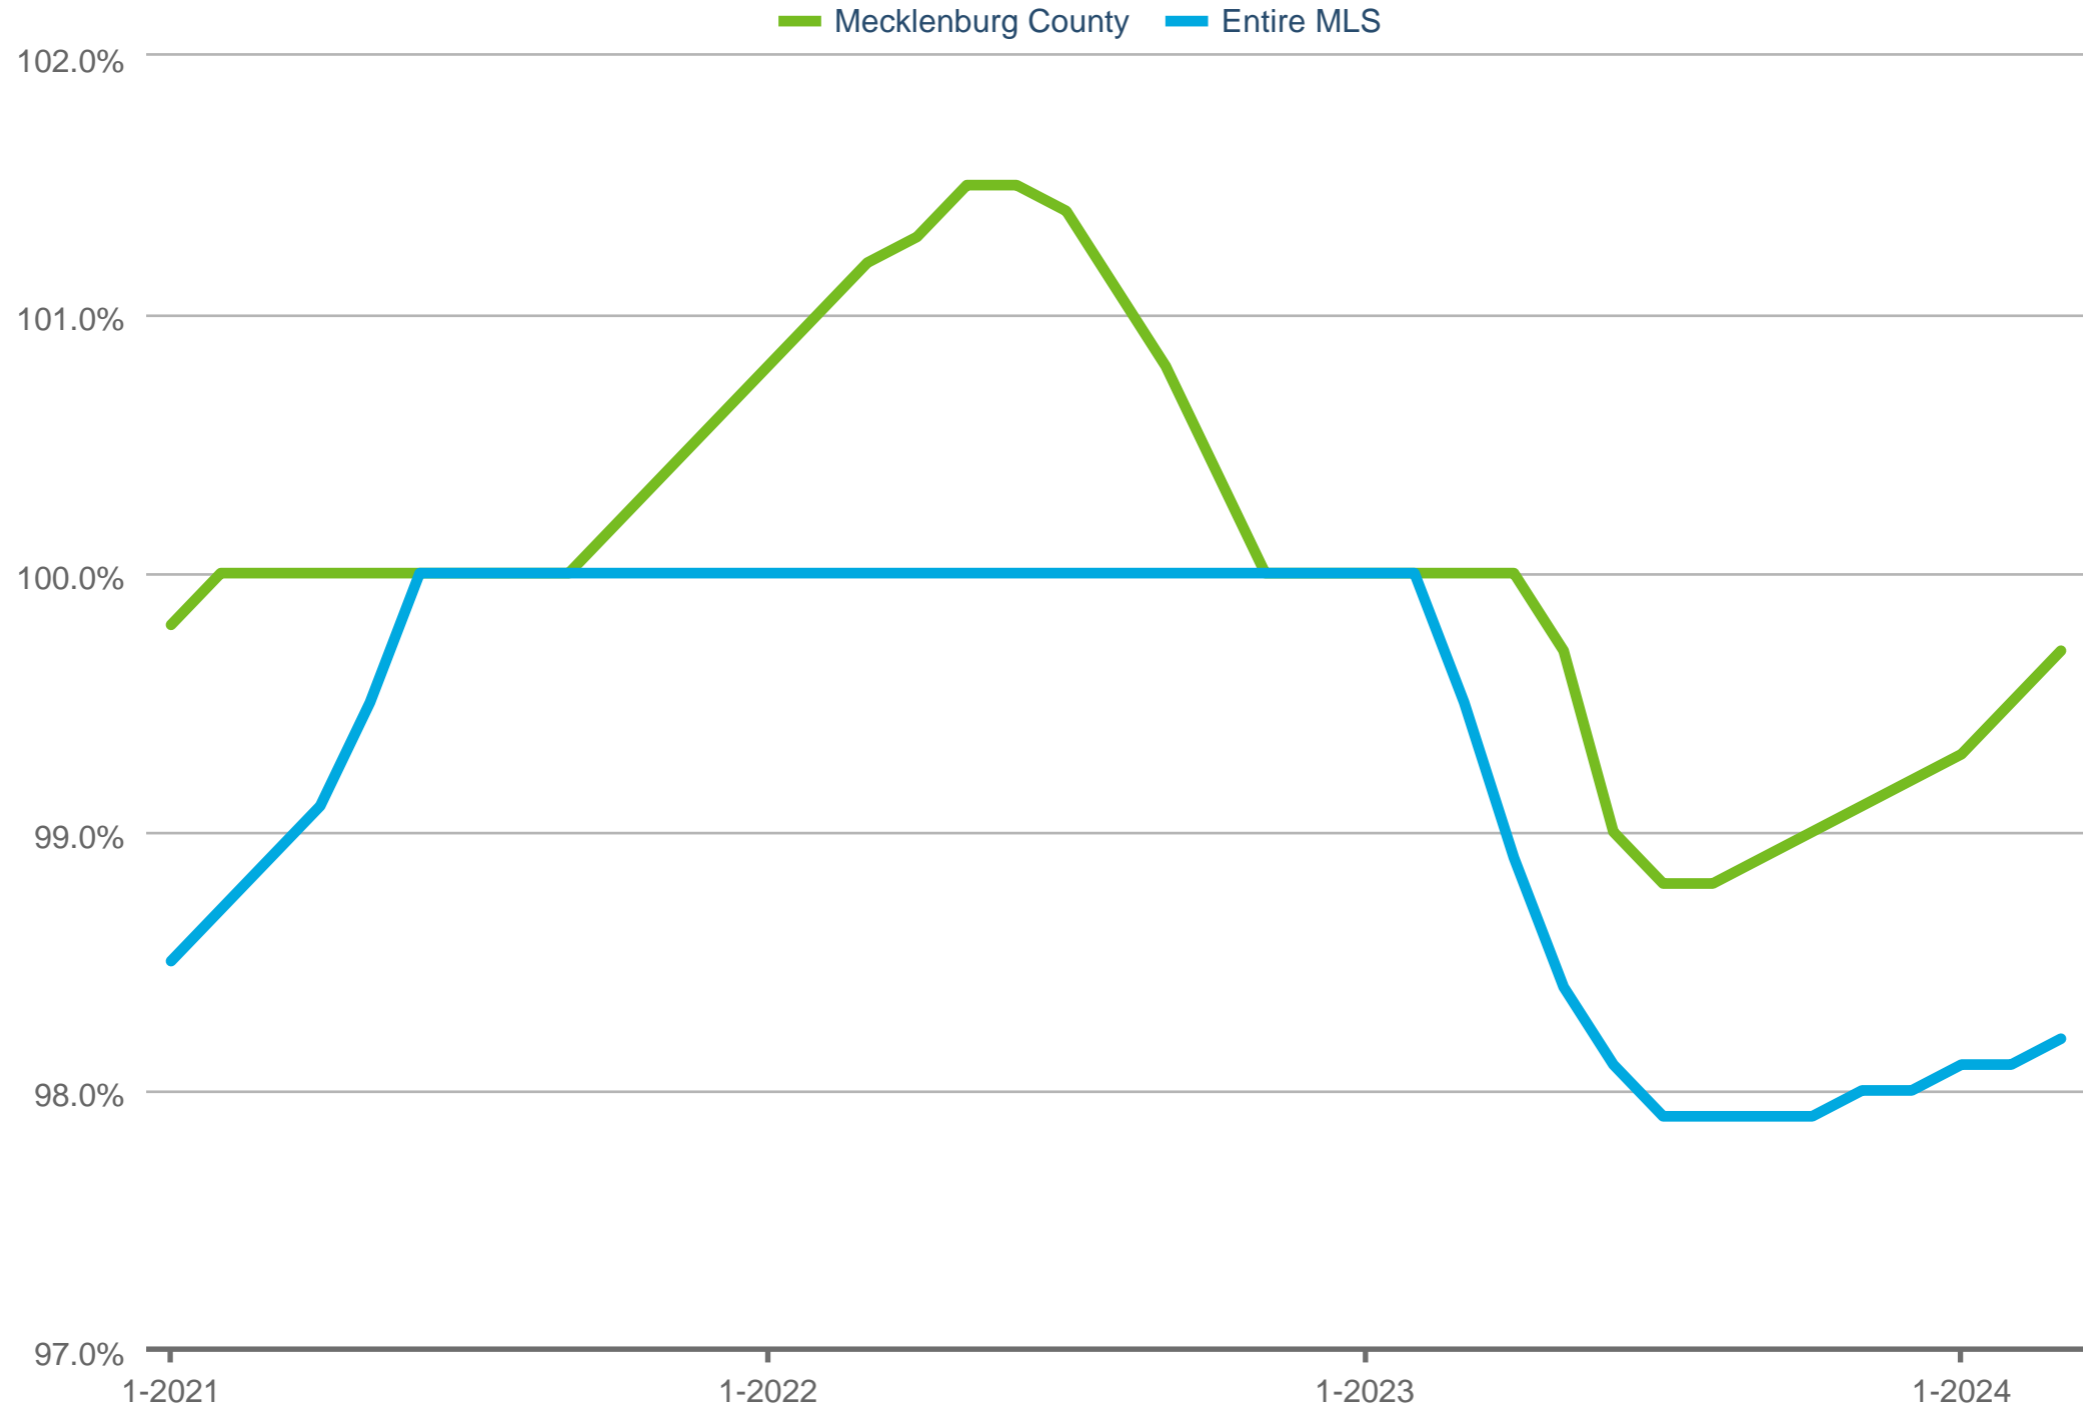

Bonita Crawford

Broker, CDPE, ASP Staging - eXp Realty

Phone: 704-533-2030

bonita@bonitacrawford.com

www.BonitaCrawford.com

Caring and Commitment is My Pledge to You!

Median Percent of Original Price

Mecklenburg County & Entire MLS

Each data point is 12 months of activity. Data is from April 19, 2024.

All data from CanopyMLS. Report provided by Charlotte Regional Realtor® Association. Data deemed reliable, but not guaranteed. SAM © 2024 ShowingTime.