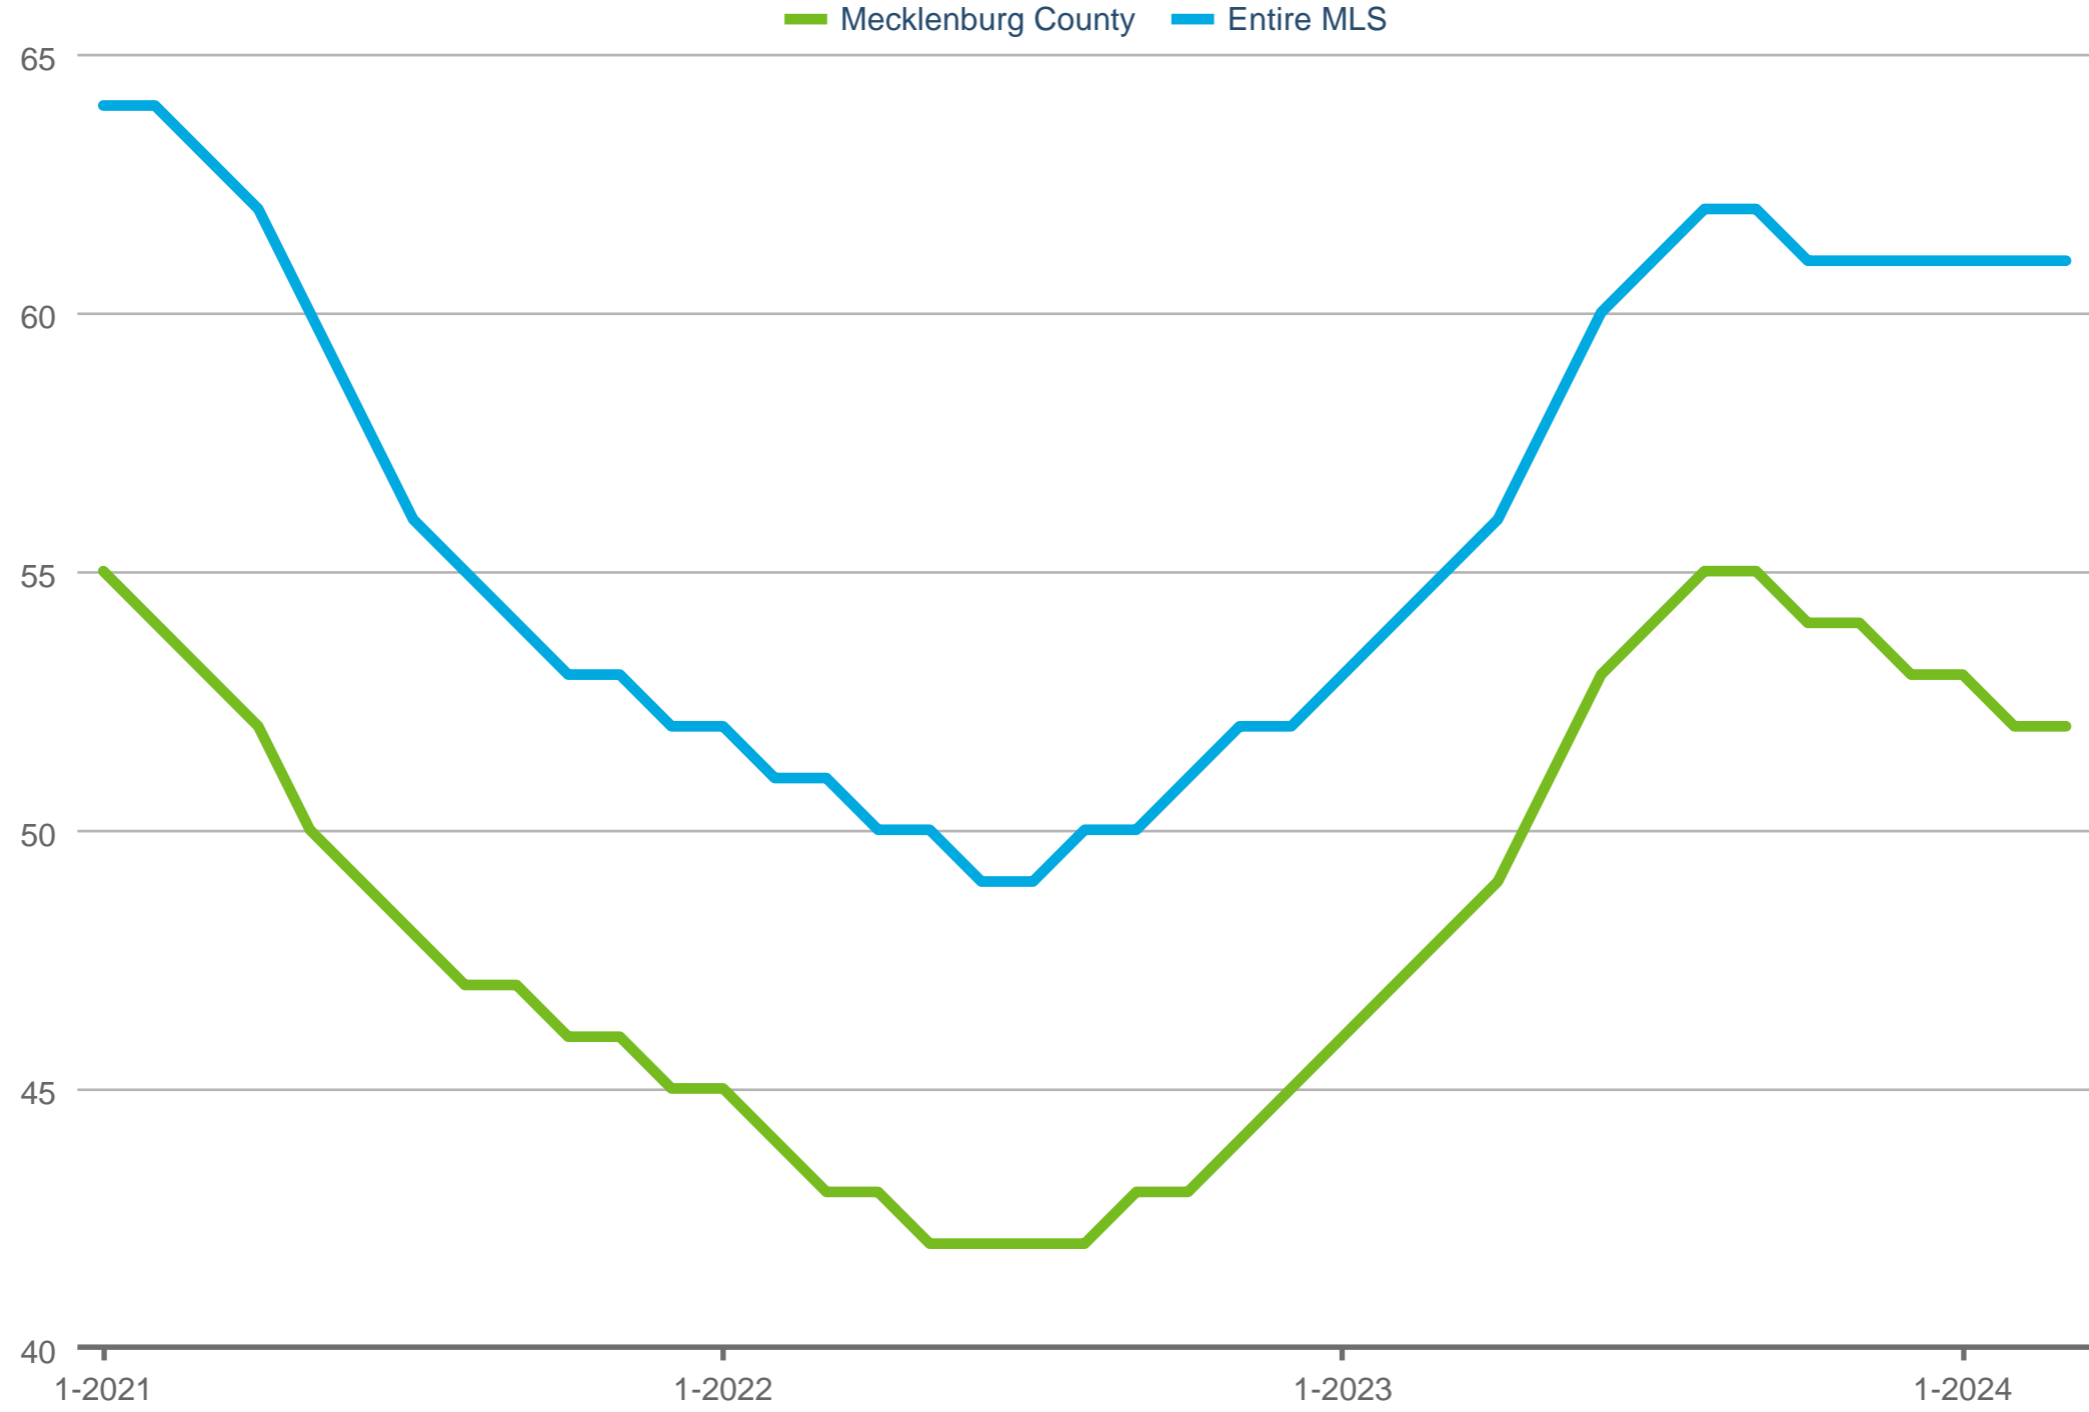

Bonita Crawford

Broker, CDPE, ASP Staging - eXp Realty

Phone: 704-533-2030
bonita@bonitacrawford.com
www.BonitaCrawford.com

Caring and Commitment is My Pledge to You!

Median List to Close Days

Mecklenburg County & Entire MLS

Each data point is 12 months of activity. Data is from April 26, 2024.

All data from CanopyMLS. Report provided by Charlotte Regional Realtor® Association. Data deemed reliable, but not guaranteed. SAM © 2024 ShowingTime.