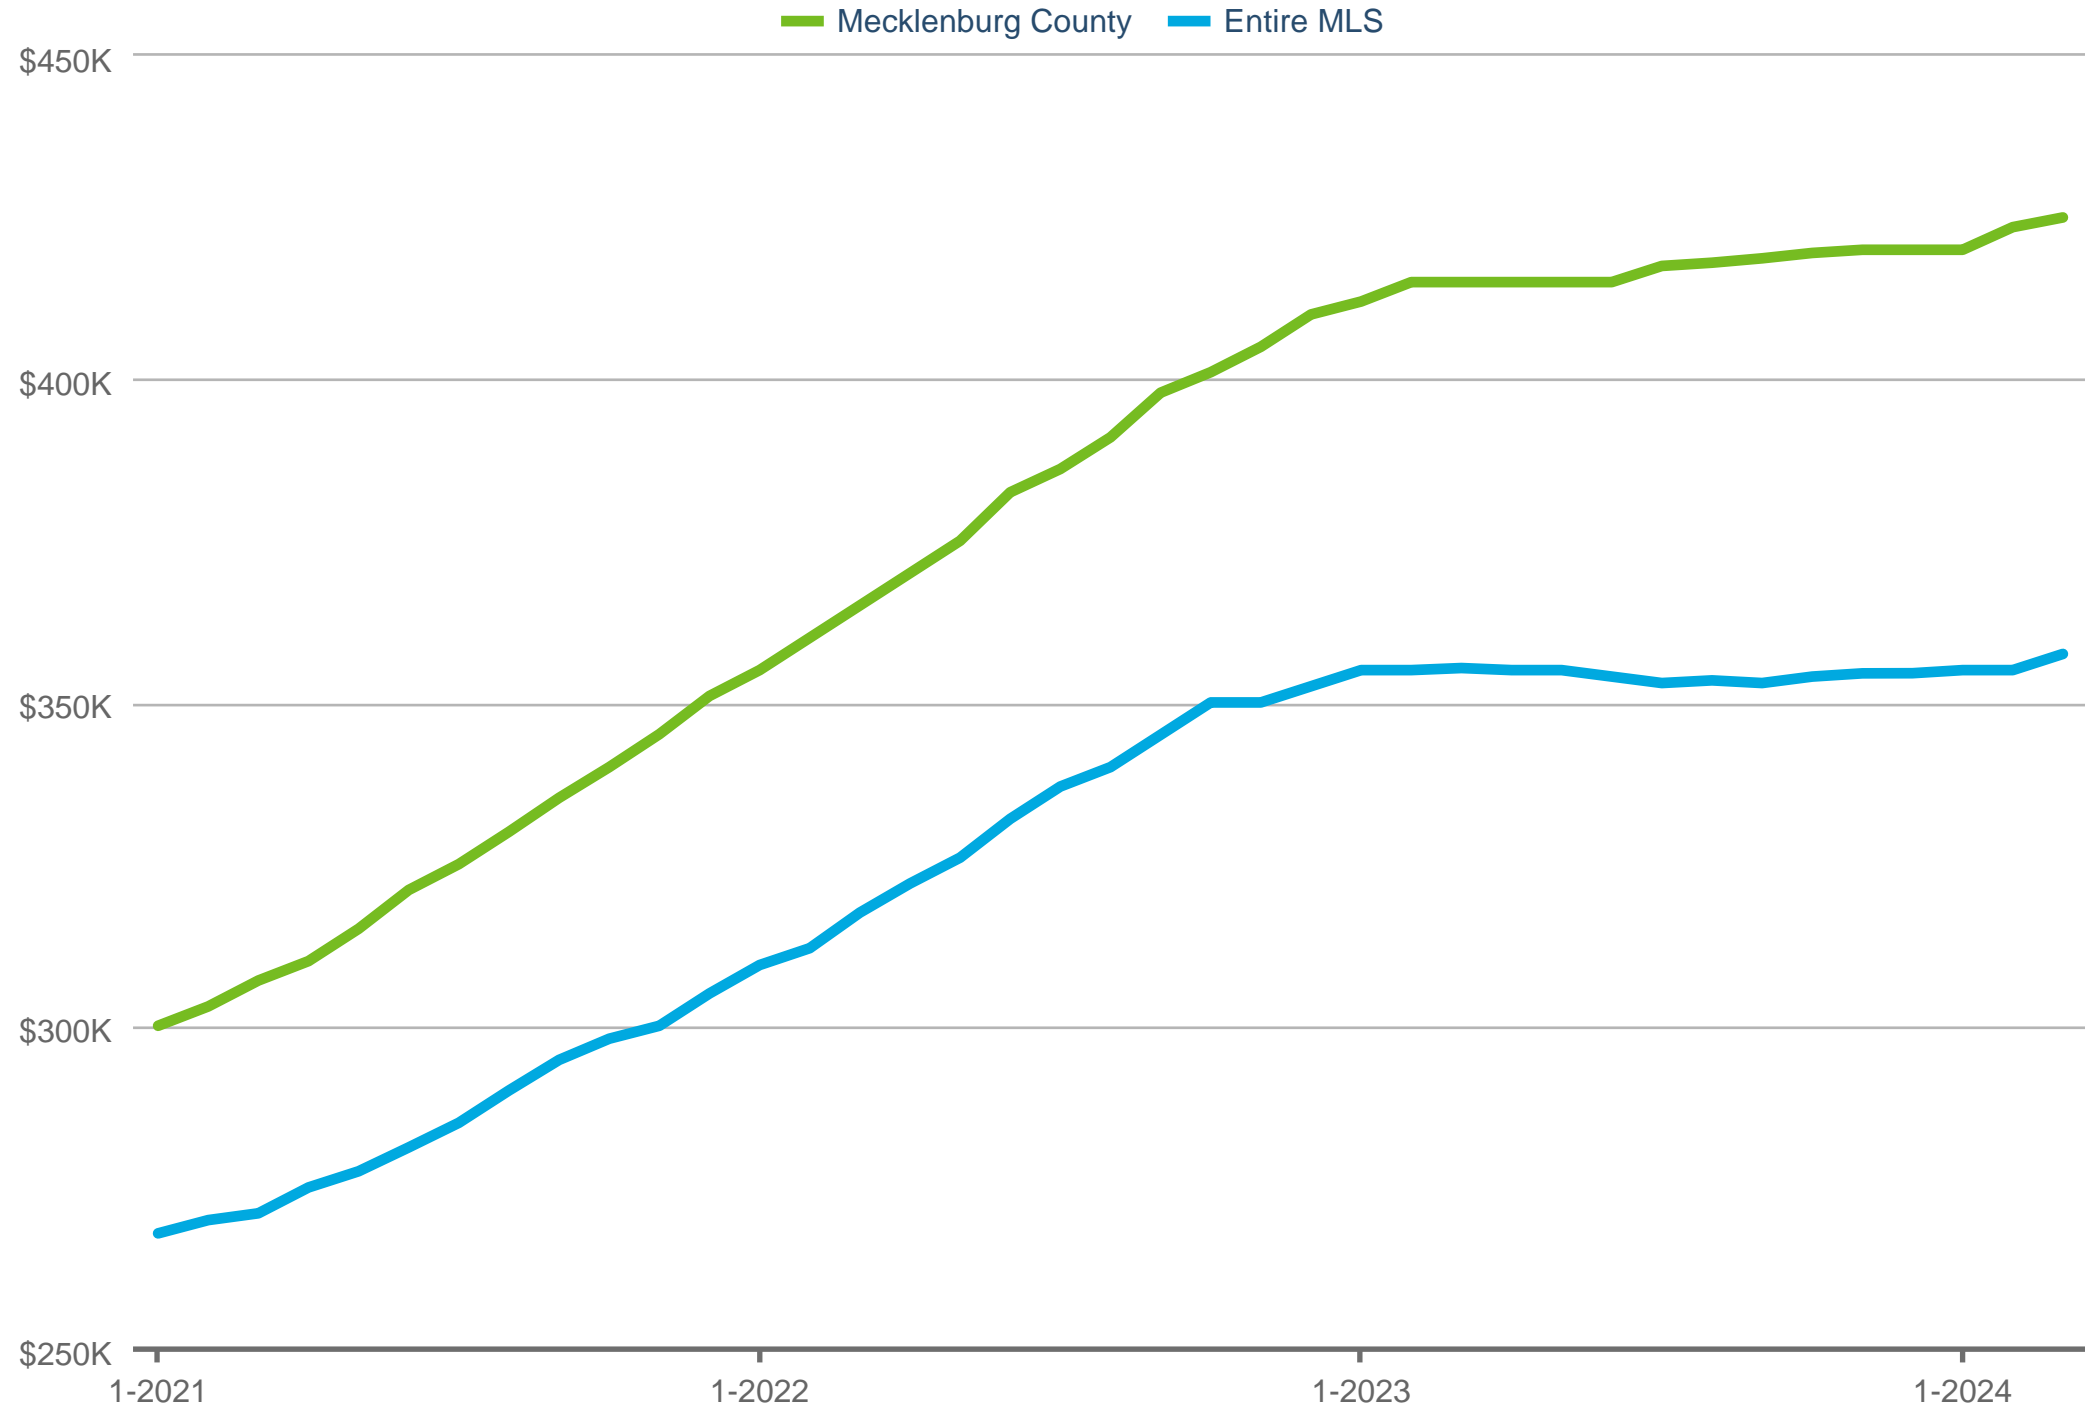

Bonita Crawford

Broker, CDPE, ASP Staging - eXp Realty

Caring and Commitment is My Pledge to You!

Phone: 704-533-2030
bonita@bonitacrawford.com
www.BonitaCrawford.com

Median Sales Price

Mecklenburg County & Entire MLS

Each data point is 12 months of activity. Data is from April 26, 2024.

All data from CanopyMLS. Report provided by Charlotte Regional Realtor® Association. Data deemed reliable, but not guaranteed. SAM © 2024 ShowingTime.