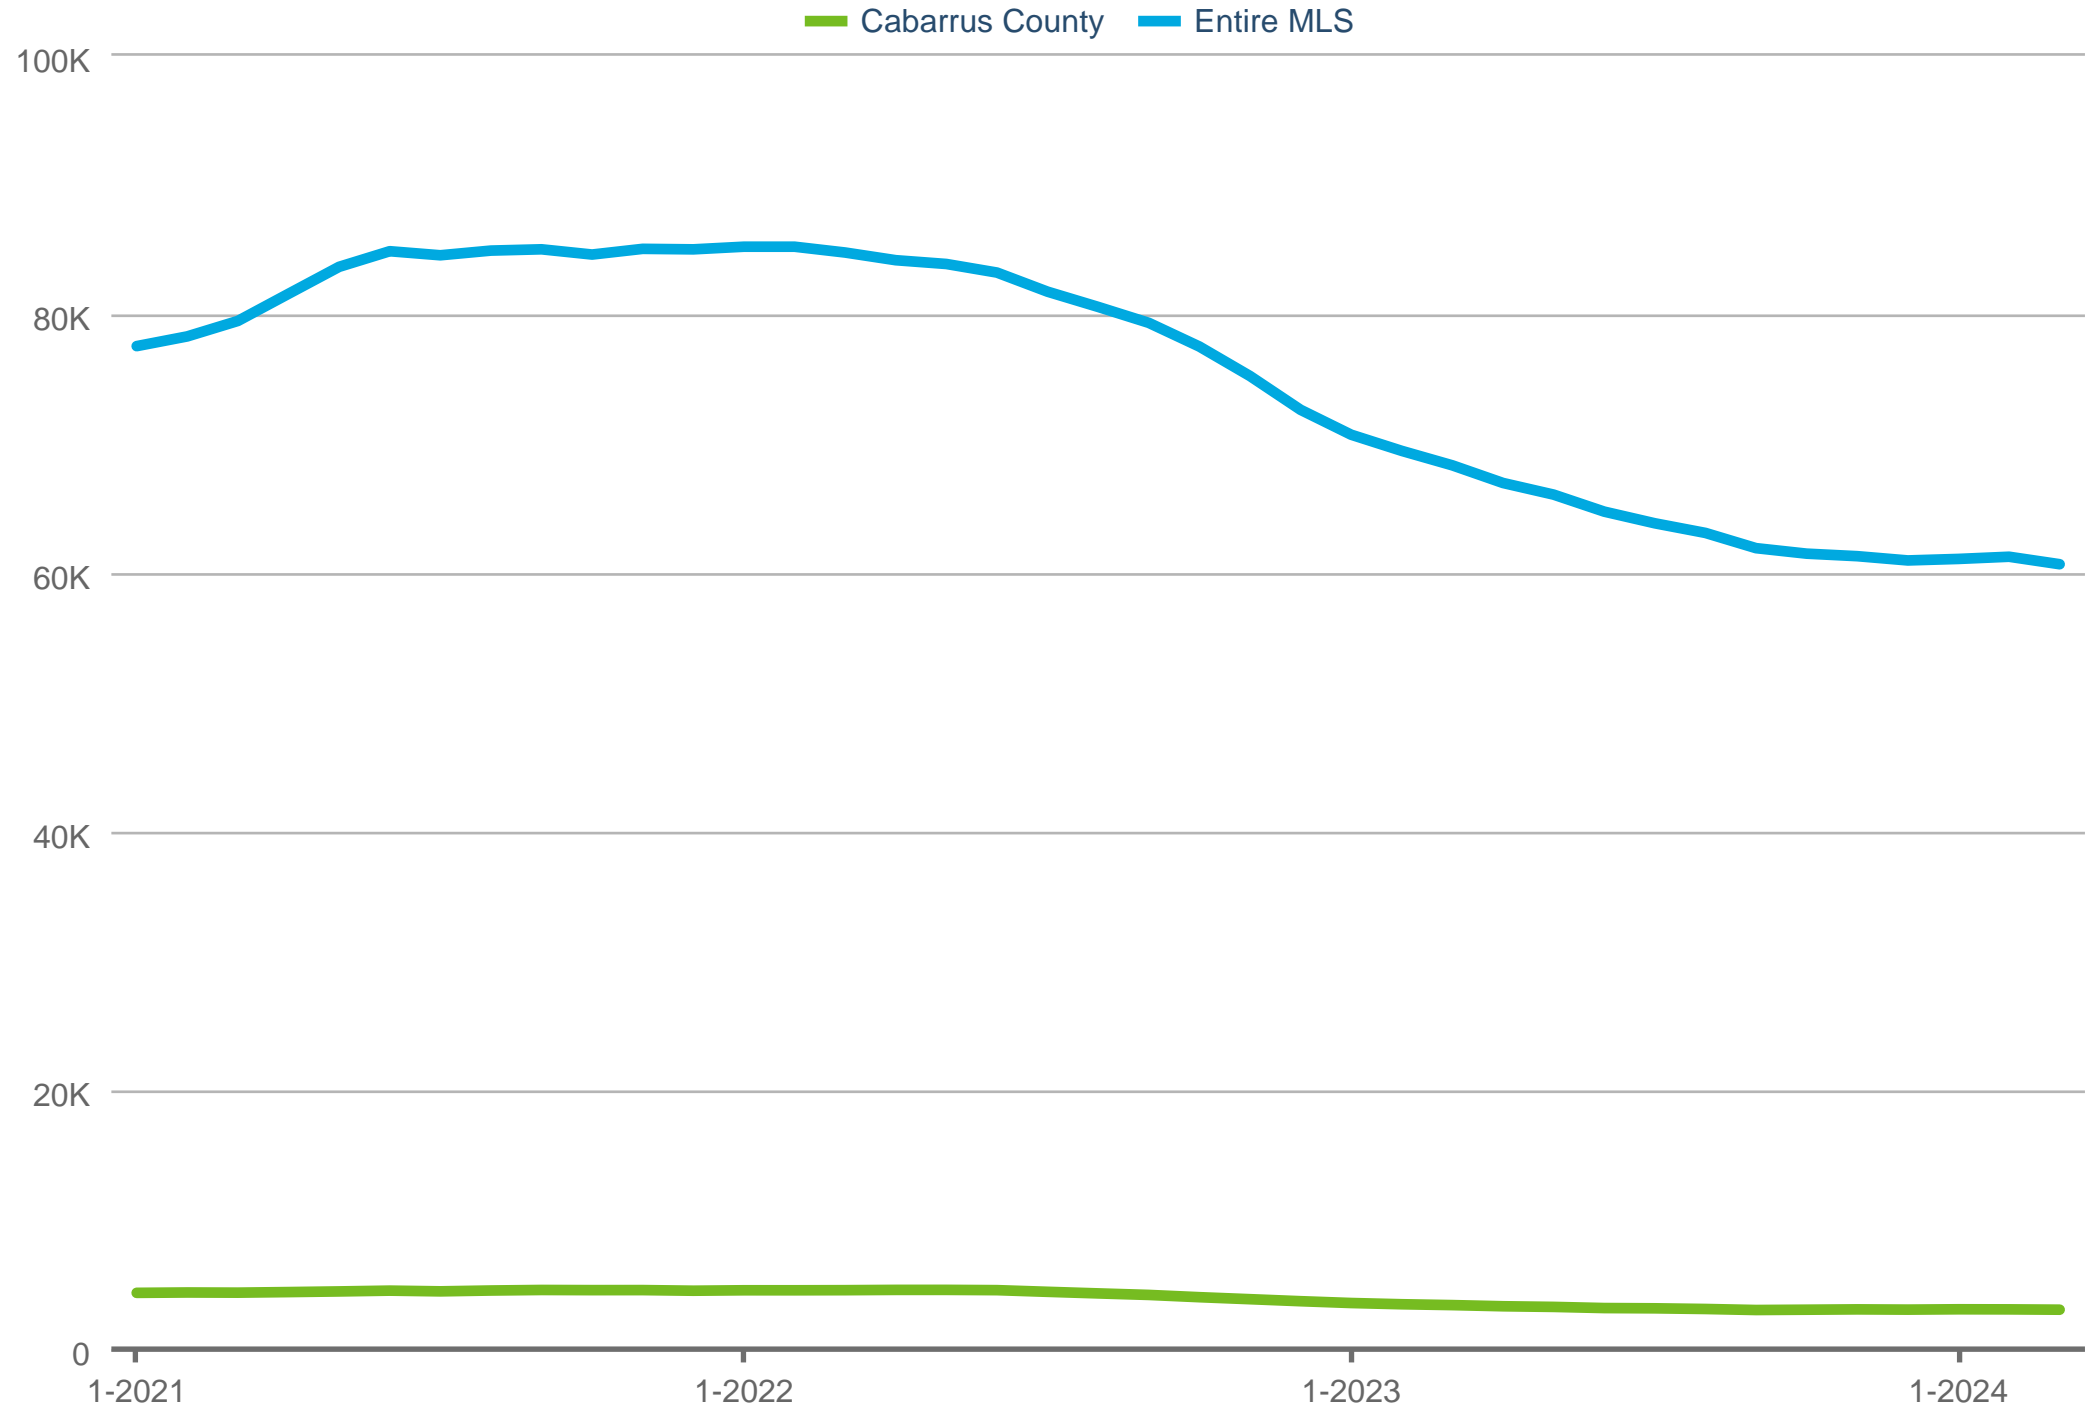

### Closed Sales

Cabarrus County & Entire MLS

Each data point is 12 months of activity. Data is from April 23, 2024.

All data from CanopyMLS. Report provided by Charlotte Regional Realtor® Association. Data deemed reliable, but not guaranteed. SAM © 2024 ShowingTime.